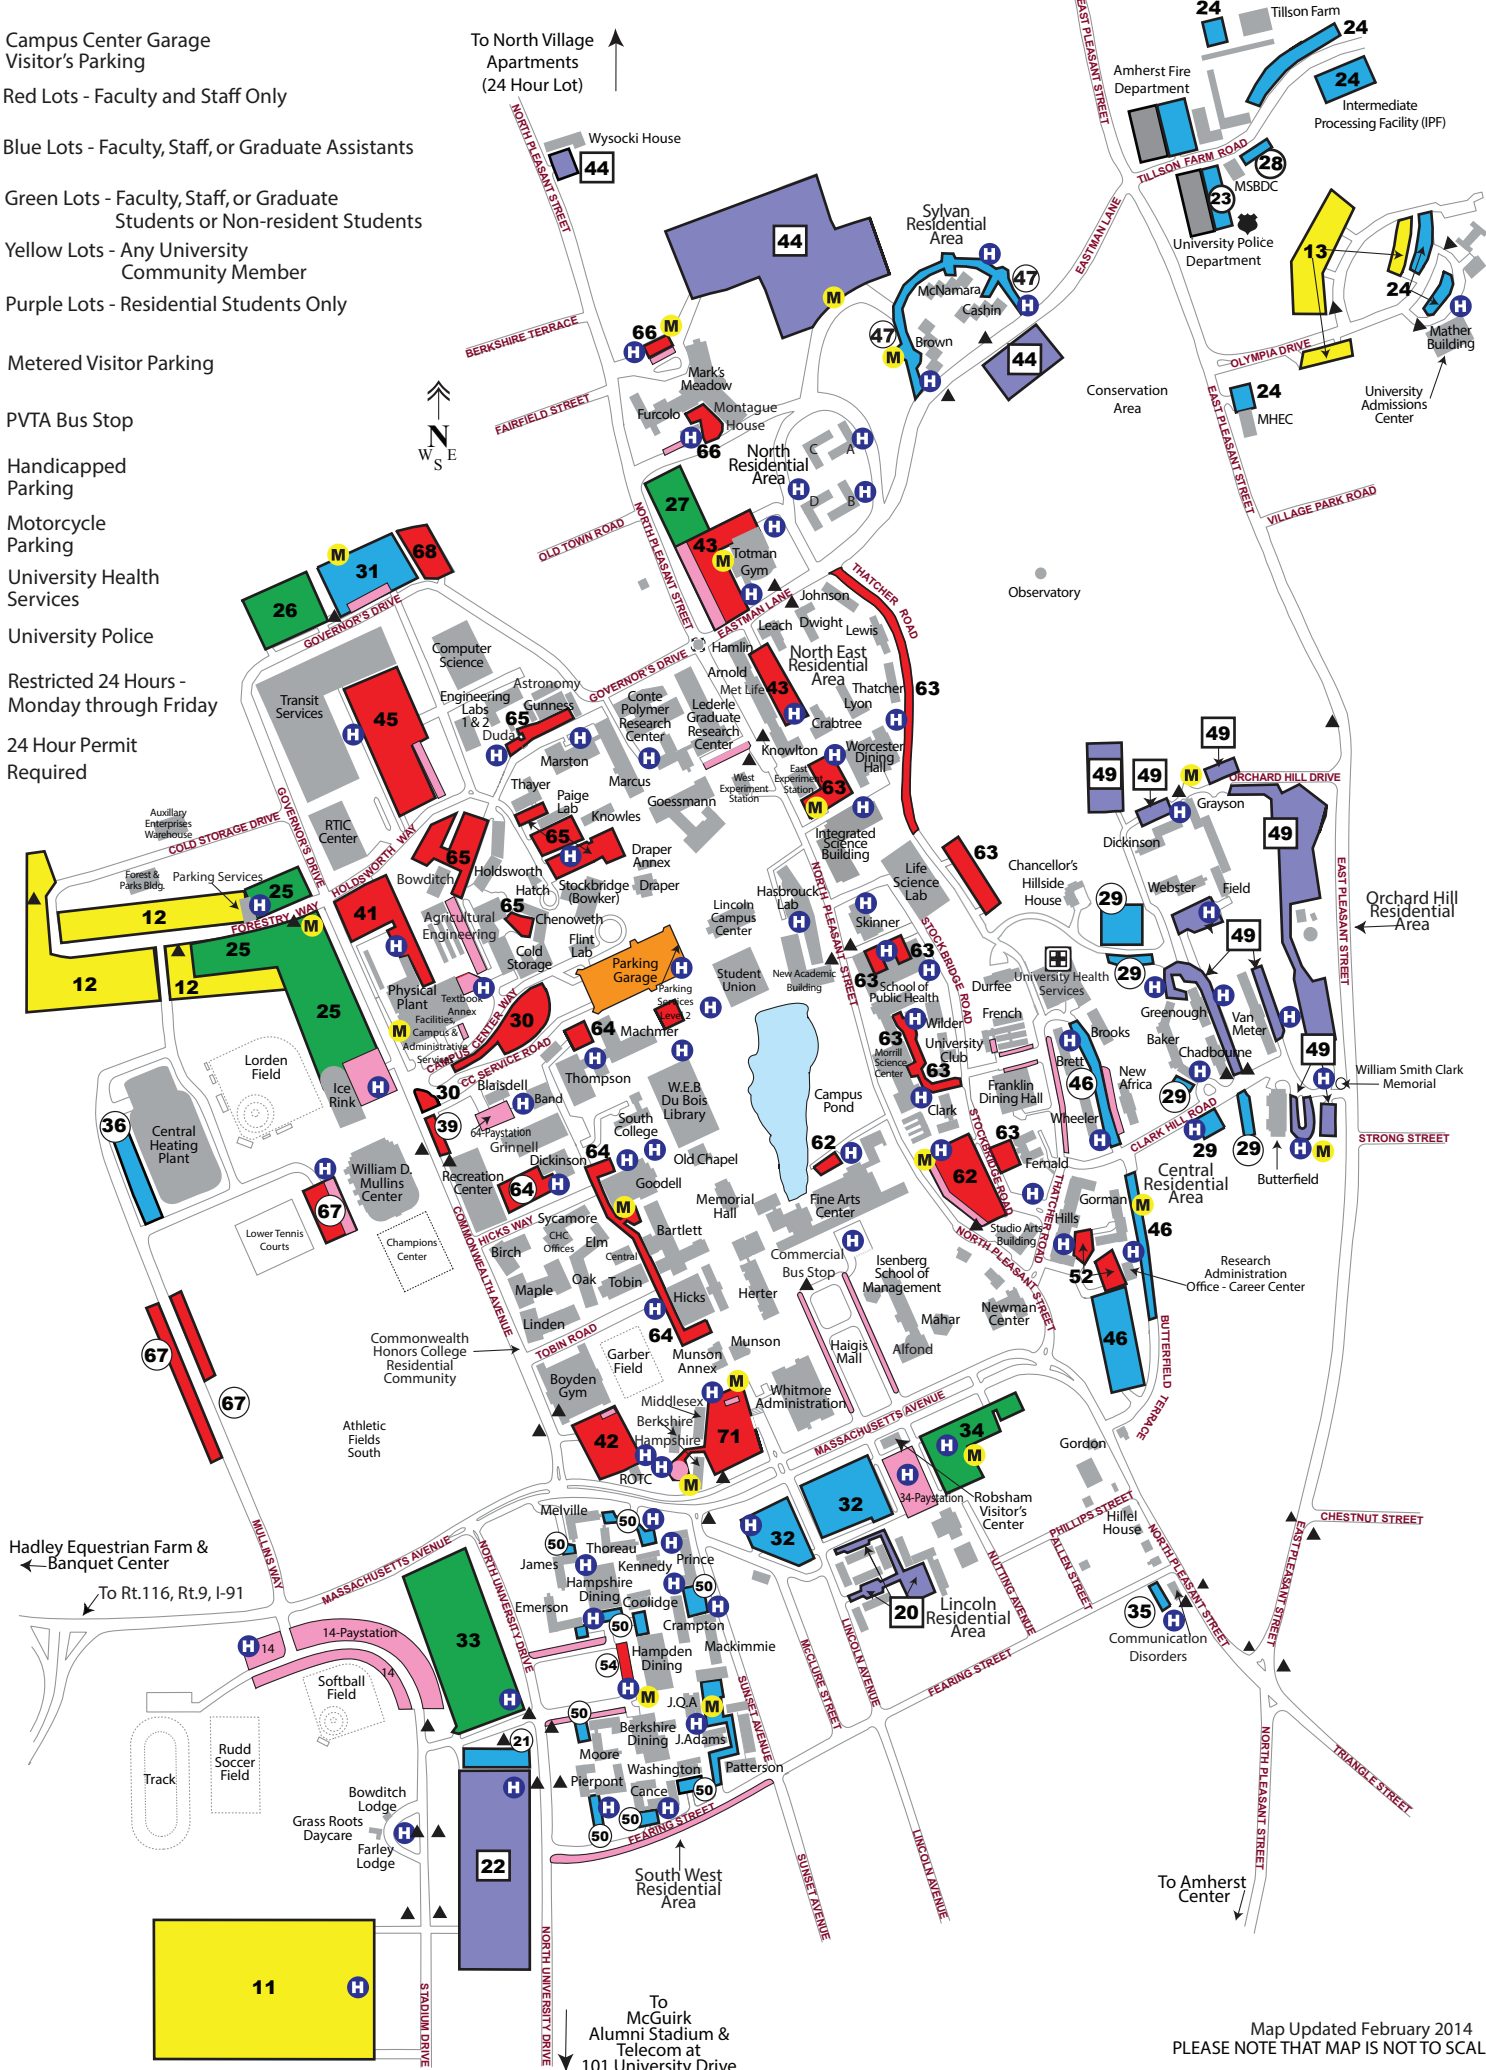

- Campus Center Garage
Visitor's Parking
- Red Lots - Faculty and Staff Only
- Blue Lots - Faculty, Staff, or Graduate Assistants
- Green Lots - Faculty, Staff, or Graduate
Students or Non-resident Students
- Yellow Lots - Any University
Community Member
- Purple Lots - Residential Students Only
- Metered Visitor Parking

- PVTA Bus Stop
- H Handicapped
Parking
- M Motorcycle
Parking
- University Health
Services
- University Police
- Restricted 24 Hours -
Monday through Friday
- 24 Hour Permit
Required

Map Updated February 2014
PLEASE NOTE THAT MAP IS NOT TO SCALE